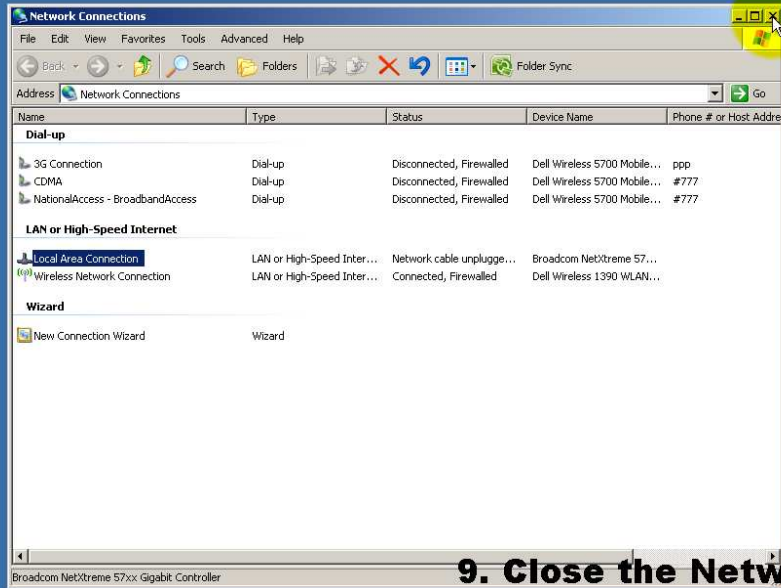

How To Set Laptop/PC With Static IP Address For Direct Connection

9. Close the Network Connections window